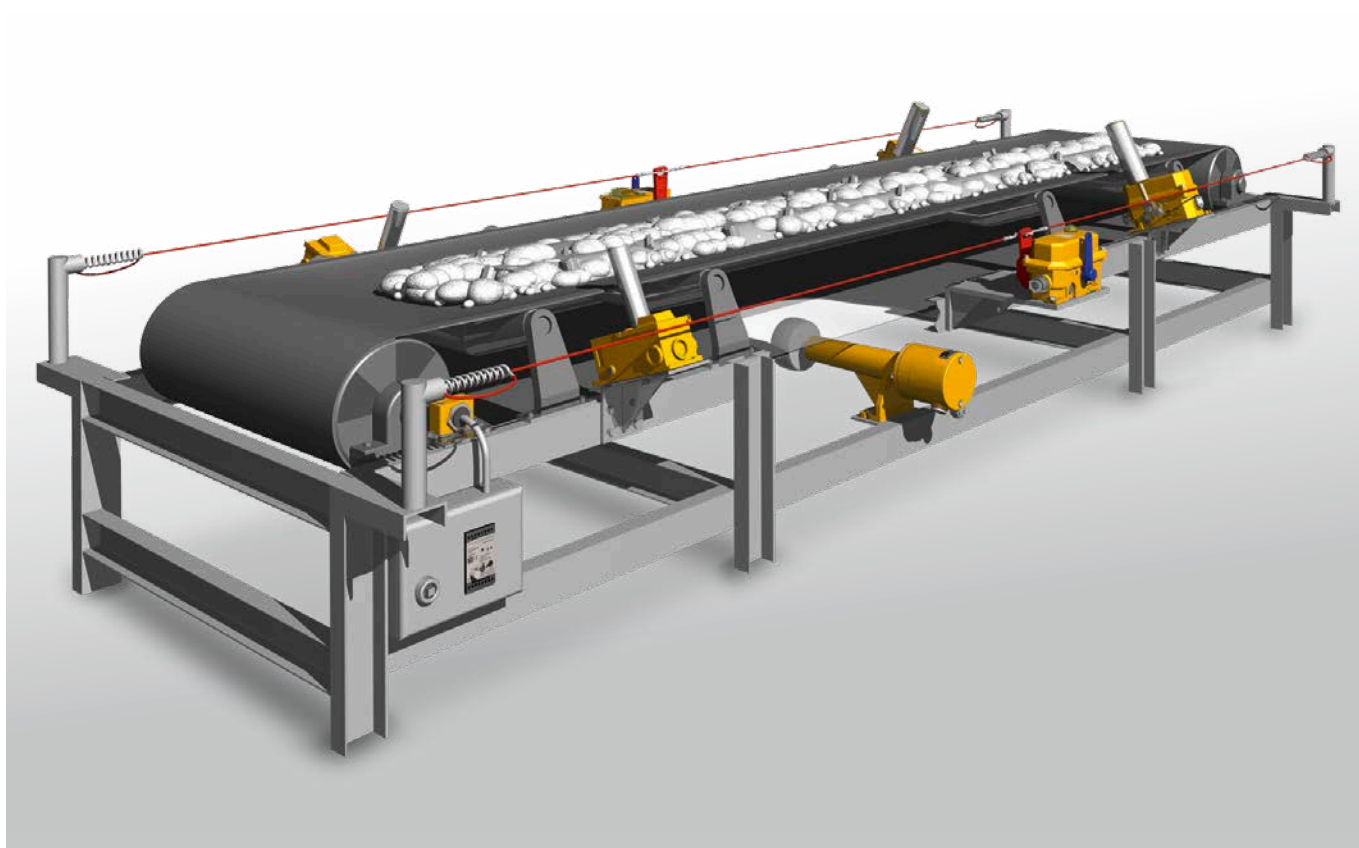

Kiepe

Monitoring Devices for Conveyor Systems

Product Overview