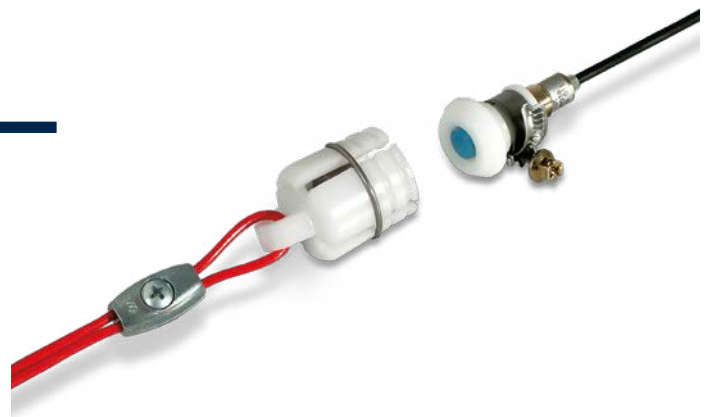

## Misalignment Switches for Bucket Elevators

---

for contact free monitoring of bucket travel

- for aluminium, mild steel and stainless steel
- switching distance up to 70 mm

## Belt Monitoring

---

for detection of belt breakage

- separable switches
- installation material